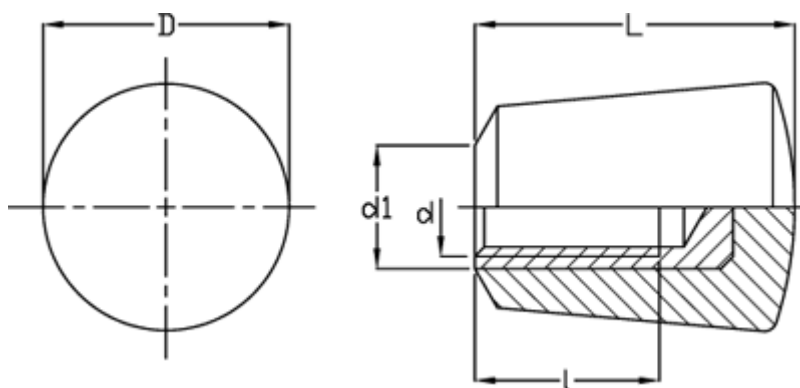

Data Sheet

Article number: 2304023901
Description: E+G Handle
I.307/25 B-M6

Measures

D = 20
d1 = 10
d 6H = M6
l = 16
L = 26